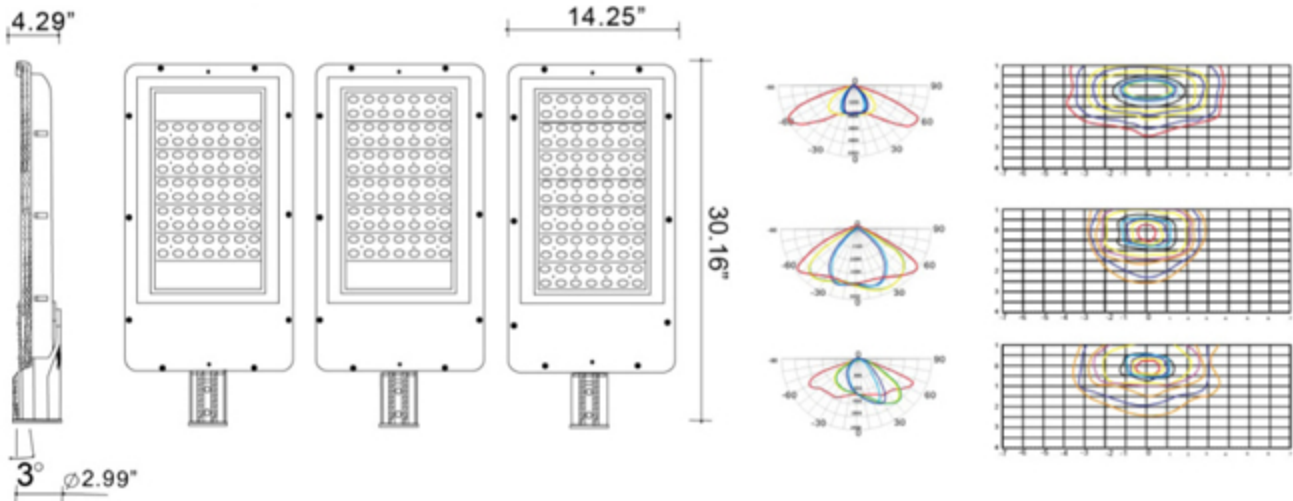

Product Specifications

- Housing:** Die-cast aluminum
- Lens:** Clear
- Mounting:** Pipe Mounting
- Electrical:** AC 90-277v
- Wattage:** 70W/100W/120W
- Finish:** GRAY
- Certification:** cETLus, IP66, CE
- System Light Efficiency:** > 100 lm/W AC90-277V
- IP Grade:** IP65
- Color Temperature:** 4000K、 5000K、 6000K
- Applicable places:** Squares, avenues, pedestrian street, parking lots etc.

IMPAR3

Dimensional Drawings:

Ordering information

Example: IMPAR3-30-LED-70-U-40-G

Series	Source	Wattage	Voltage	CCT	Finish	Options
IMPAR3	LED=LED	70=70W 100=100W 120=120W	U=AC90-277V	40=4000K 50=5000K 60=6000K	G= (Gray)	
Size 30=30x14x4 in						