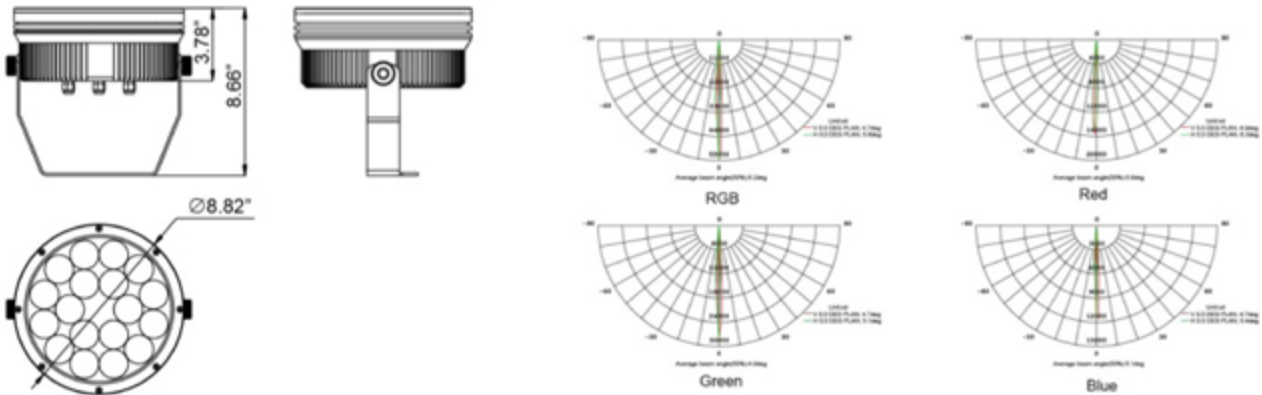

**Product Specifications**

- Main Body:** Die Cast Aluminum
- Size:** 224 220 96 (change to inches )
- LED:** 18pcs Power LED/3W
- Wattage:** 40w
- Colors:** R-3, G-3, B-3(steady color optional)
- Electrical:** 100-277V AC
- Accessories:** Cord and DMX Controls TBD
- Lens:** 5 degree
- Certification:** IP65

\*Other sizes and beam angles are Available.  
Consult factory

WW06

**Dimensional Drawings:**

**Ordering information**

Example: WW06-9-LED-40-1-RGBW-W-5

Series	Source	Wattage	Voltage	CCT	Finish	Lens Beam Angles
WW06	LED=LED	40=40W	1=100-277V AC	RGBW=RGBW R-3=R-3 G-3=G-3 B-3=B-3	W=White	5=5°